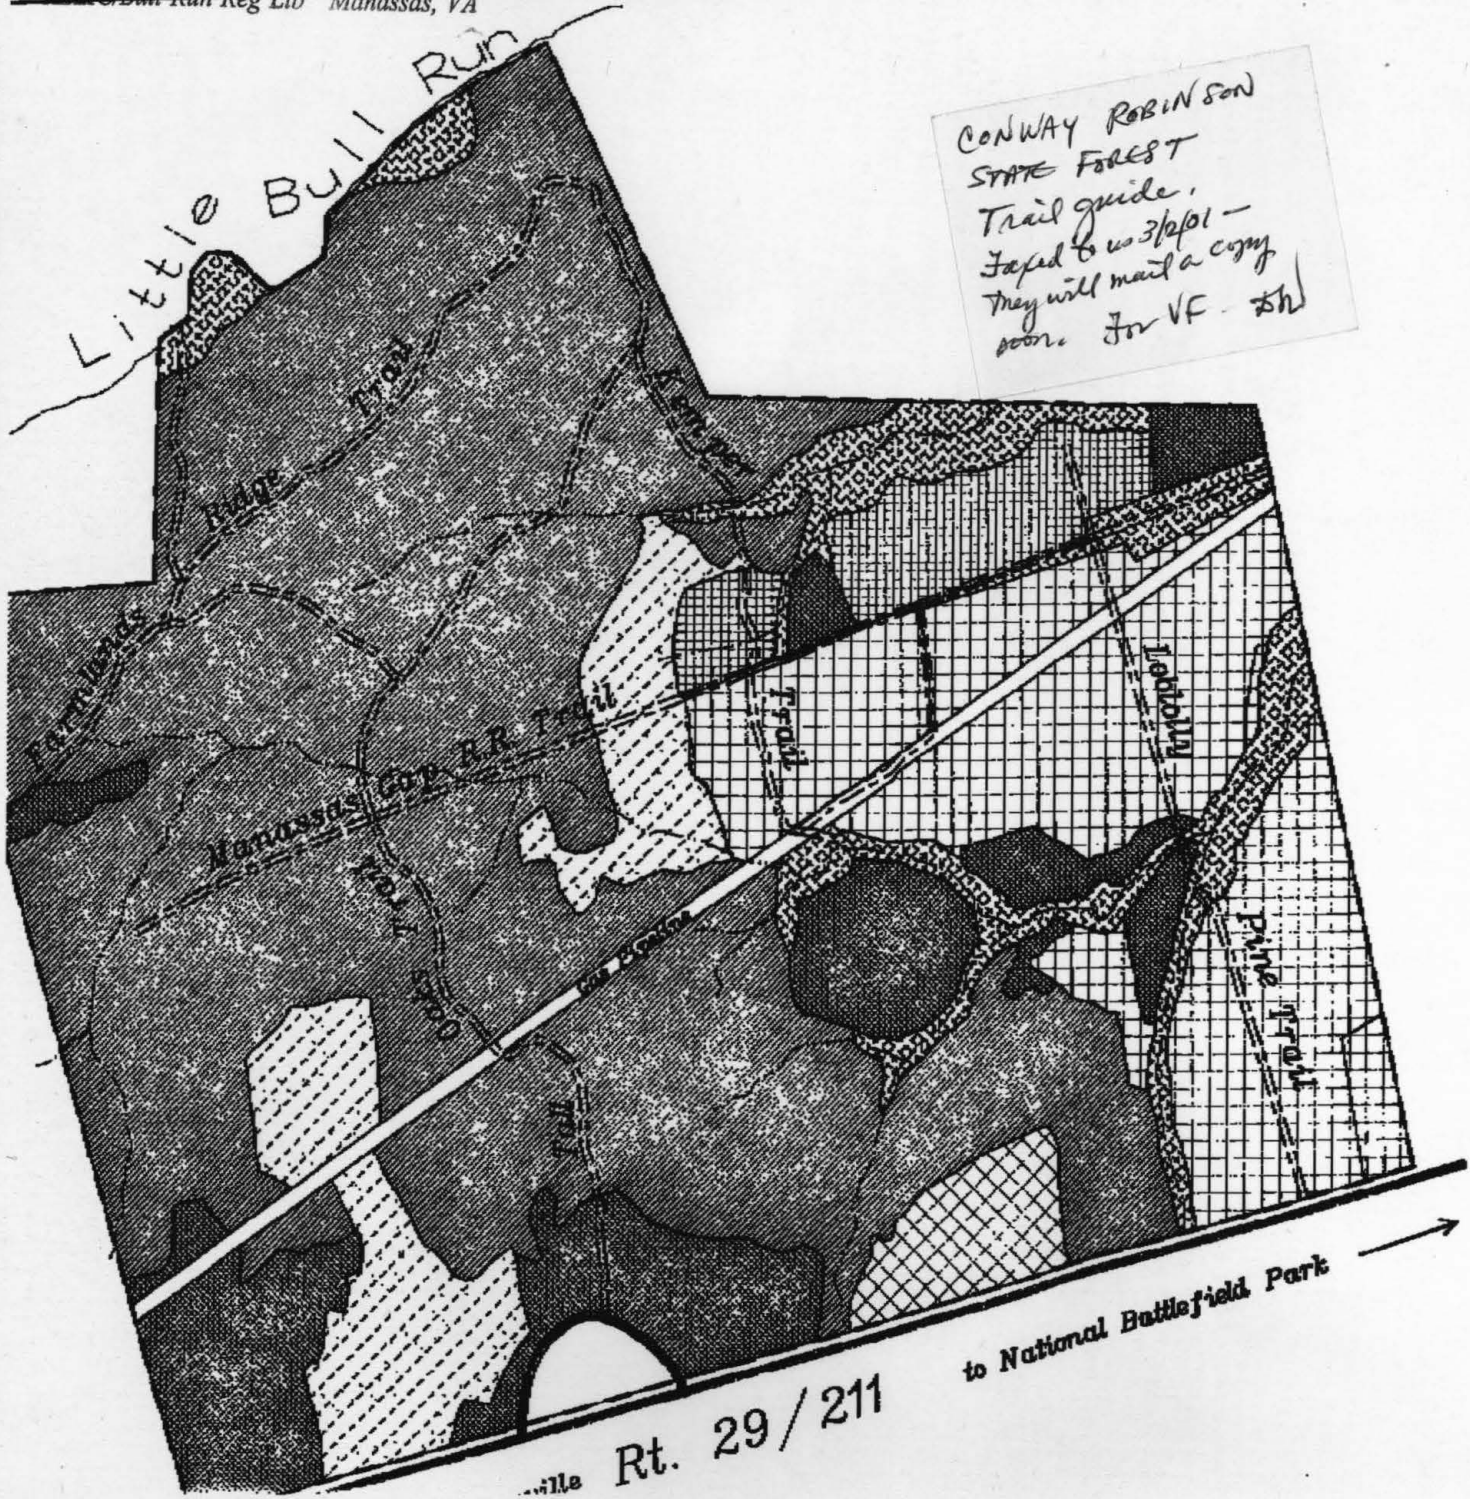

HISTORIC SITE FILE: CONWAY ROBINSON STATE FOREST  
 PRINCE WILLIAM PUBLIC LIBRARY SYSTEM  
 RELIC/Bull Run Reg Lib Manassas, VA

CONWAY ROBINSON  
 STATE FOREST  
 Trail guide.  
 Japad to us 3/2/01 -  
 they will mail a copy  
 soon. For VF - sh

Conway Rob  
 Memorial State  
 Forest Type  
 1993

- Legend
-  Mixed Bottomland Hardwoods
  -  Loblolly Pine
  -  Mixed Pine
  -  Other Pine
  -  Other
  -  Pine Hardwood
  -  Mixed Upland Hardwoods
  -  Virginia Pine
  -  White Pine